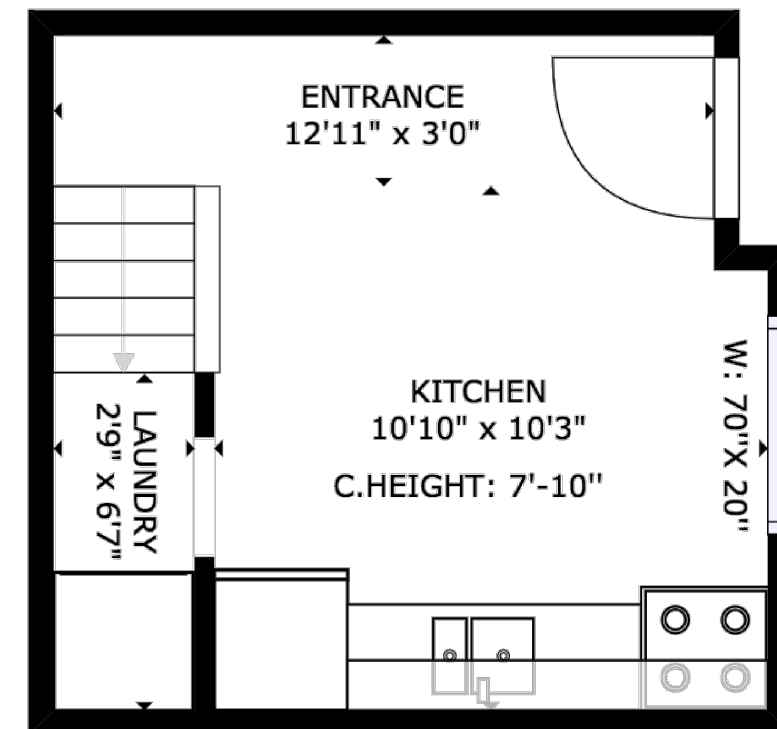

#50-870 W 7th Ave

Vancouver

Total gross area 810 sqft

Total gross area

810 sq.ft.

Main Floor Plan

Floor Area: 602 sq.ft

Ceiling Height: 8'-0" ft

Lower level Plan

Floor Area: 208 sq.ft

Ceiling Height: 7'-10" ft