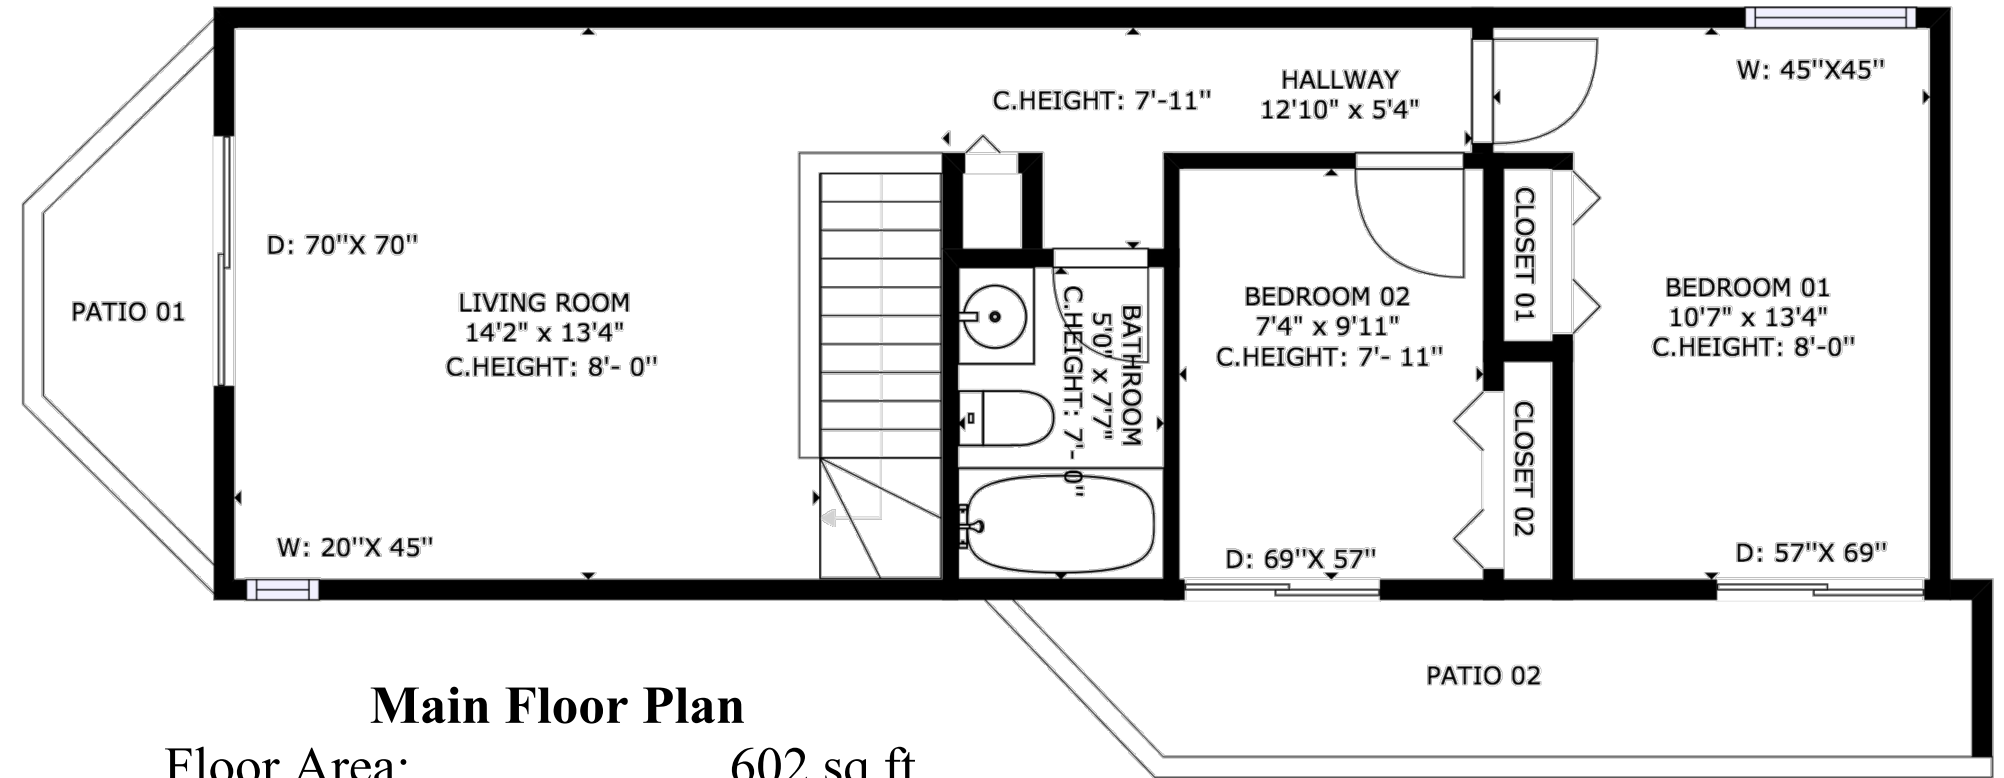

#50-870 W 7th Ave

Vancouver

Total gross area 810 sqft

Total gross area

810 sq.ft.

Main Floor Plan

Floor Area: 602 sq.ft

Ceiling Height: 8'-0" ft

Lower level Plan

Floor Area: 208 sq.ft

Ceiling Height: 7'-10" ft